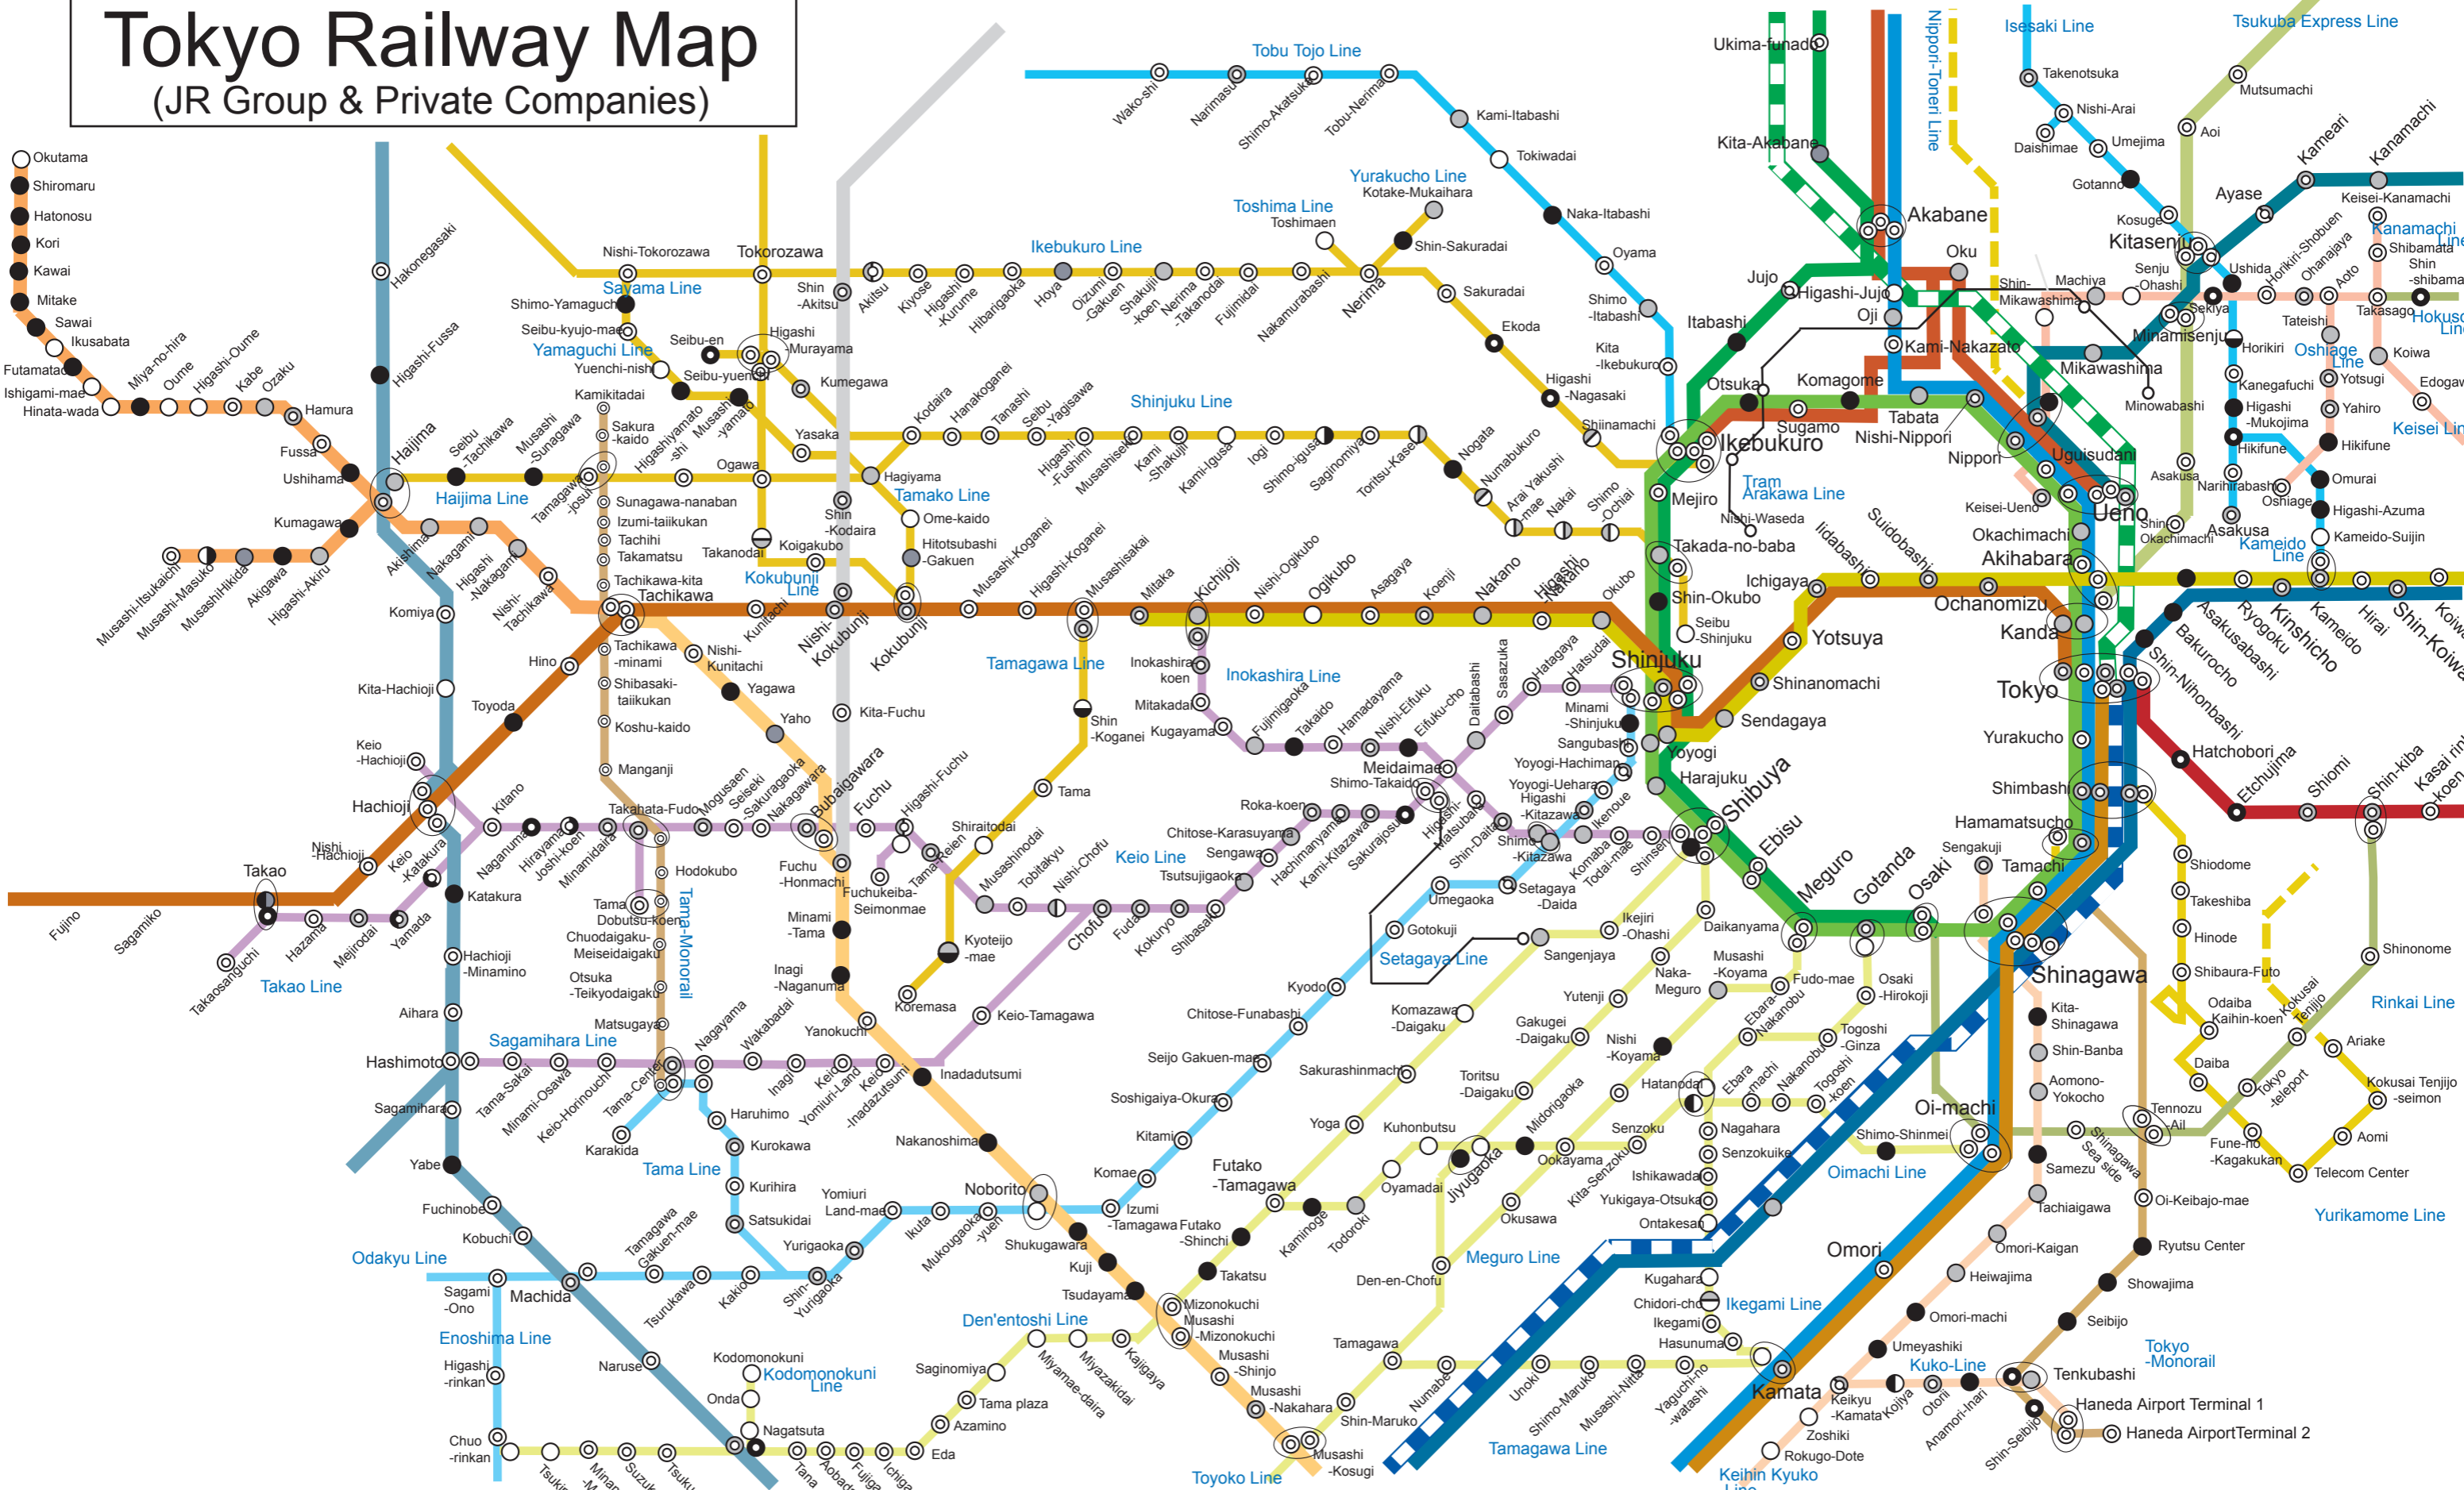

Tokyo Railway Map

(JR Group & Private Companies)

○ Accessible
 ○ Accessible with assistance by station attendants
 ● Steps
 Semicircle indicates the above per direction.
 Inner circle indicates Accessible Toilets.

- | | | | | |
|----------------------|------------------|-----------------------|--------------|-----------------------|
| JR Yamanote Line | JR Tokaido Line | JR Tokaido Shinkansen | Tokyu Line | Other Private Railway |
| JR Saikyo Line | JR Yokosuka Line | JR Tohoku Shinkansen | Keikyuu Line | Monorail |
| JR Chuo Line | JR Keio Line | | Tobu Line | New Transport System |
| JR Sobu Line | JR Tohoku Line | | Keio Line | Tramway |
| JR Keihintohoku Line | JR Joban Line | | Seibu Line | |
| | | | Odakyu Line | |
| | | | Keisei Line | |